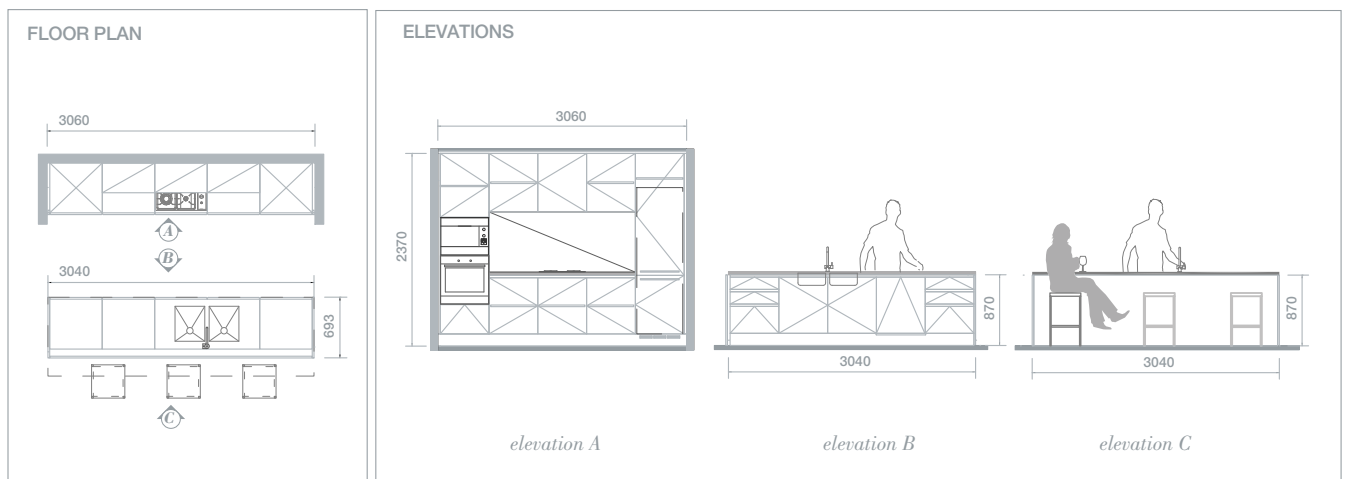

# , ALEA

*kitchen price guide*

LAMINATE OR TEXTURED MELAMINE \$ 21,013

EMBOSSED LACQUER \$ 25,652

GLOSSY \$ 37,180

**Poliform®**

PRODUCTS PICTURED ARE A GUIDE ONLY AND SHOULD NOT BE CONSIDERED A FORMAL QUOTE. PRICING IS INCLUDING GST, EXCLUDING DELIVERY AND INSTALLATION. VARIATIONS ON COLOUR, MATERIALS AND SIZES WILL AFFECT PRICING. PRICES ARE CORRECT AS AT AUGUST 2011, HOWEVER ARE SUBJECT TO CHANGE WITHOUT NOTICE. ACCESSORIES NOT INCLUDED.