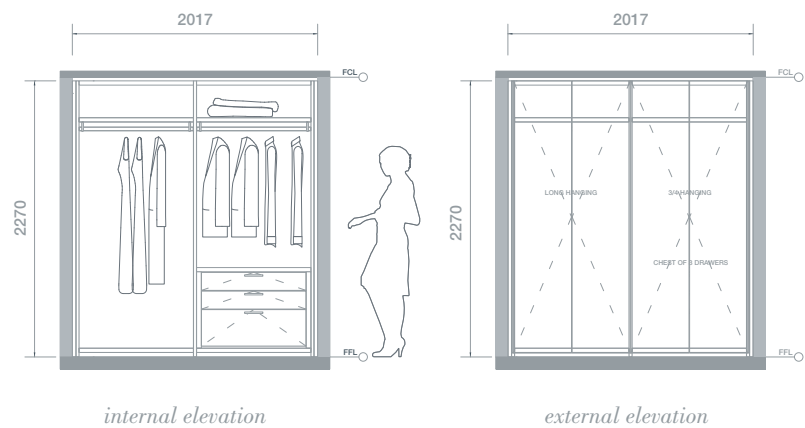

CLUB

wardrobe price guide

MELAMINE DOORS, AVAILABLE IN 3 COLOURS \$ 5,326

FLOOR PLAN

ELEVATIONS

Poliform®

PRODUCTS PICTURED ARE A GUIDE ONLY AND SHOULD NOT BE CONSIDERED A FORMAL QUOTE. PRICING IS INCLUDING GST, EXCLUDING DELIVERY AND INSTALLATION. VARIATIONS ON COLOUR, MATERIALS AND SIZES WILL AFFECT PRICING. PRICES ARE CORRECT AS AT AUGUST 2011, HOWEVER ARE SUBJECT TO CHANGE WITHOUT NOTICE. ACCESSORIES NOT INCLUDED.