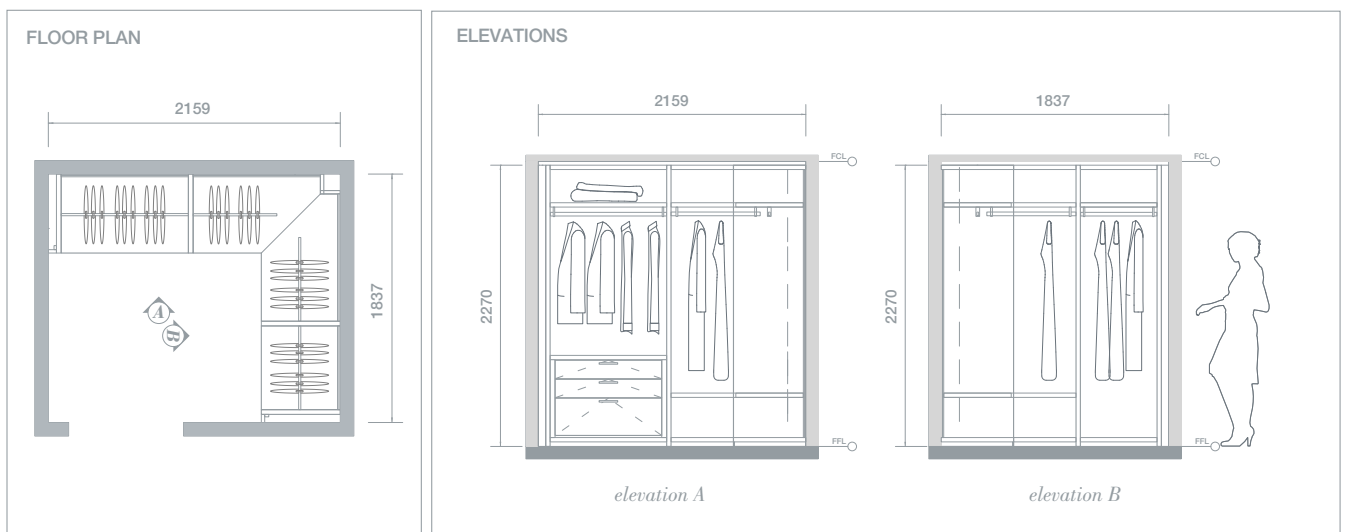

# SENZAFINE

*wardrobe price guide*

MELAMINE FINISH, AVAILABLE IN 5 COLOURS \$ 6,956

**Poliform®**

PRODUCTS PICTURED ARE A GUIDE ONLY AND SHOULD NOT BE CONSIDERED A FORMAL QUOTE. PRICING IS INCLUDING GST, EXCLUDING DELIVERY AND INSTALLATION. VARIATIONS ON COLOUR, MATERIALS AND SIZES WILL AFFECT PRICING. PRICES ARE CORRECT AS AT AUGUST 2011, HOWEVER ARE SUBJECT TO CHANGE WITHOUT NOTICE. ACCESSORIES NOT INCLUDED.